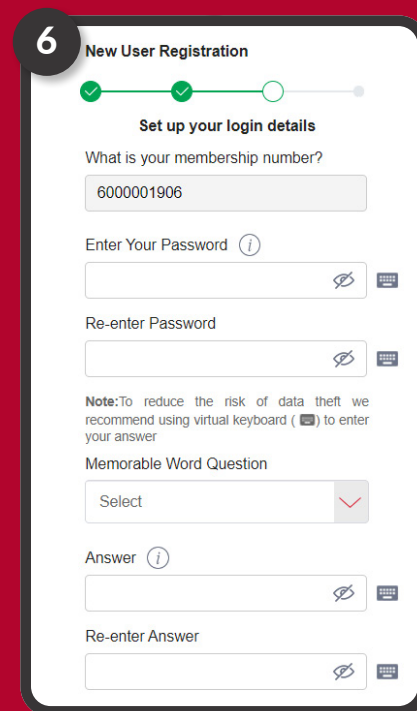

To register through our website, click 'Member Login' in the top right hand corner, or at the bottom of the Mobile Menu.

2 Click the 'Set-up your login details here' link (in the pink banner towards the top of the screen).

3 Enter your Membership Number, National Insurance Number, and date of birth. Click 'validate'.

4 You will need your mobile phone to receive a one-time passcode (OTP). If you do not receive your OTP within a few minutes, please click 'resend'.

5 Enter your OTP and click 'confirm'.

6 Enter your Membership Number and set up your password. Select a memorable question and type your answer into the boxes. Click 'proceed'.

7 Confirm the answer to your memorable question is correct. Click 'confirm'.

8 Once you are happy with the Terms and Conditions and the Privacy Notice, tick the boxes shown and click to confirm.

All done - you can now log in to online banking!

Scan this code with your smart phone for more information