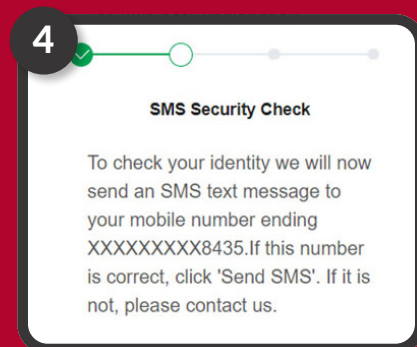

HOW TO GET ONLINE

Follow our
step-by-step guide

1 Once you have downloaded the CU App, you will now need to register to access your account. This can be done directly through the App or via our website.

To register through our website, click 'Member Login' in the top right hand corner, or at the bottom of the Mobile Menu.

2 Click the 'Set-up your login details here' link (in the pink banner towards the top of the screen).

3 Enter your Membership Number, National Insurance Number, and date of birth. Click 'validate'.

4 You will need your mobile phone to receive a one-time passcode (OTP). If you do not receive your OTP within a few minutes, please click 'resend'.

5 Enter your OTP and click 'confirm'.

6 Enter your Membership Number and set up your password. Select a memorable question and type your answer into the boxes. Click 'proceed'.

7 Confirm the answer to your memorable question is correct. Click 'confirm'.

8 Once you are happy with the Terms and Conditions and the Privacy Notice, tick the boxes shown and click to confirm.