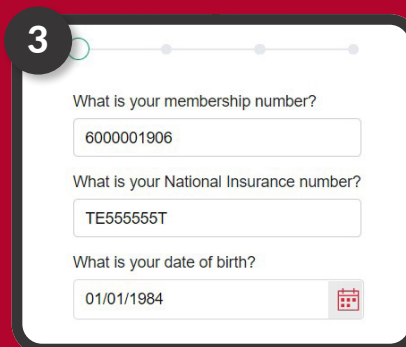

HOW TO GET ONLINE

Follow our
step-by-step guide

1 Once you have downloaded the CU App, you will now need to register to access your account. This can be done directly through the App or via our website.

To register through our website, click 'Member Login' in the top right hand corner, or at the bottom of the Mobile Menu.

2 Click the 'Set-up your login details here' link (in the pink banner towards the top of the screen).

3 Enter your Membership Number, National Insurance Number, and date of birth. Click 'validate'.

4 You will need your mobile phone to receive a one-time passcode (OTP). If you do not receive your OTP within a few minutes, please click 'resend'.

5 Enter your OTP and click 'confirm'.

6 Enter your Membership Number and set up your password. Select a memorable question and type your answer into the boxes. Click 'proceed'.

7 Confirm the answer to your memorable question is correct. Click 'confirm'.

8 Once you are happy with the Terms and Conditions and the Privacy Notice, tick the boxes shown and click to confirm.