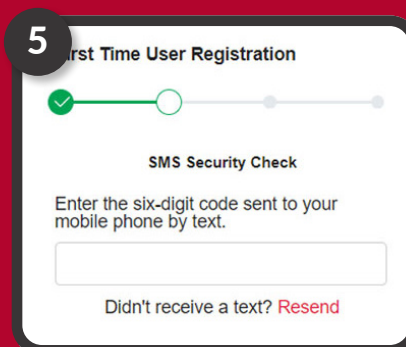

HOW TO GET ONLINE

Follow our
step-by-step guide

1 Once you have downloaded the CU App, you will now need to register to access your account. This can be done directly through the App or via our website.

To register through our website, click 'Member Login' in the top right hand corner, or at the bottom of the Mobile Menu.

2 Click the 'Set-up your login details here' link (in the pink banner towards the top of the screen).

3 Enter your Membership Number, National Insurance Number, and date of birth. Click 'validate'.

4 You will need your mobile phone to receive a one-time passcode (OTP). If you do not receive your OTP within a few minutes, please click 'resend'.

5 Enter your OTP and click 'confirm'.

6 Enter your Membership Number and set up your password. Select a memorable question and type your answer into the boxes. Click 'proceed'.

7 Confirm the answer to your memorable question is correct. Click 'confirm'.

8 Once you are happy with the Terms and Conditions and the Privacy Notice, tick the boxes shown and click to confirm.