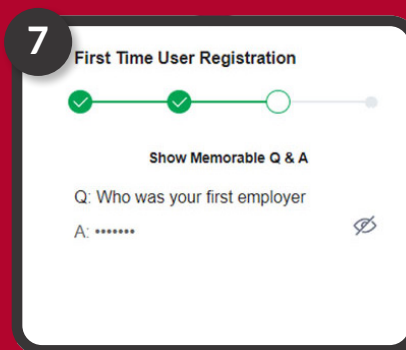

HOW TO GET ONLINE

Follow our
step-by-step guide

1 Once you have downloaded the CU App, you will now need to register to access your account. This can be done directly through the App or via our website.

To register through our website, click 'Member Login' in the top right hand corner, or at the bottom of the Mobile Menu.

2 Click the 'Set-up your login details here' link (in the pink banner towards the top of the screen).

3 Enter your Membership Number, National Insurance Number, and date of birth. Click 'validate'.

4 You will need your mobile phone to receive a one-time passcode (OTP). If you do not receive your OTP within a few minutes, please click 'resend'.

5 Enter your OTP and click 'confirm'.

6 Enter your Membership Number and set up your password. Select a memorable question and type your answer into the boxes. Click 'proceed'.

7 Confirm the answer to your memorable question is correct. Click 'confirm'.

8 Once you are happy with the Terms and Conditions and the Privacy Notice, tick the boxes shown and click to confirm.