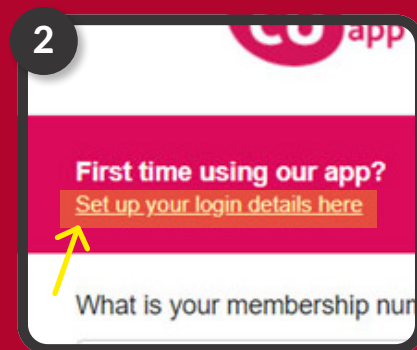

HOW TO GET ONLINE

Follow our
step-by-step guide

1 Once you have downloaded the CU App, you will now need to register to access your account. This can be done directly through the App or via our website.

To register through our website, click 'Member Login' in the top right hand corner, or at the bottom of the Mobile Menu.

2 Click the 'Set-up your login details here' link (in the pink banner towards the top of the screen).

3 Enter your Membership Number, National Insurance Number, and date of birth. Click 'validate'.

4 You will need your mobile phone to receive a one-time passcode (OTP). If you do not receive your OTP within a few minutes, please click 'resend'.

5 Enter your OTP and click 'confirm'.

6 Enter your Membership Number and set up your password. Select a memorable question and type your answer into the boxes. Click 'proceed'.

7 Confirm the answer to your memorable question is correct. Click 'confirm'.

8 Once you are happy with the Terms and Conditions and the Privacy Notice, tick the boxes shown and click to confirm.